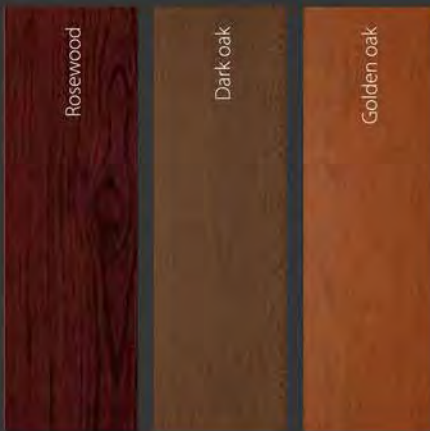

Colours:

All Sectional **STRONGHAUS** Doors are available in **23 RAL** colours (see right) as standard. However, on request you can select your door in **any RAL** colour of your choosing, or even one of three timber effect finishes (see below) for an **incredibly realistic** timber look that is more durable than the real thing.